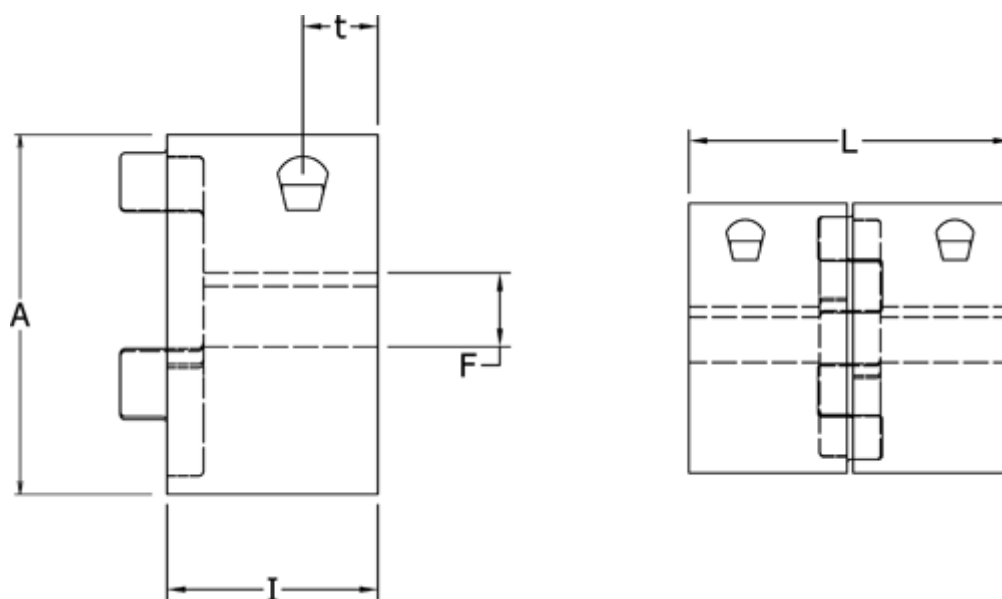

Article number: 3335028M020

Description: Clamping Hub Klonex ES 28/38  
ALU Aluminium, Bore 20H7 mm

## Measures

A = 65  
F = 20  
I = 35  
L = 90  
t = 13.5